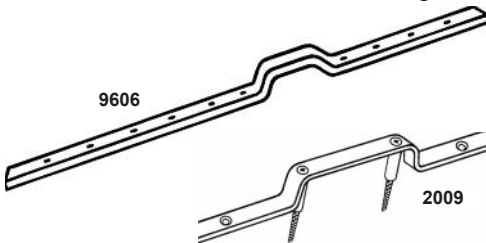

NARROW		
LARGE STAPLE - 30 x 97mm		
9609 WH, BN	1980 x 16 x 5mm (78" x 5/8")	£19.40
2609 WH	1830 x 16 x 5mm (72" x 5/8")	£18.40
9611 WH, BN	610 x 16 x 5mm (24" x 5/8")	£16.40
9611 BLX	610 x 16 x 5mm (24" x 5/8")	£30.40
WIDE		
LARGE STAPLE - 30 x 97mm		
9610 WH, BN	1980 x 20 x 5mm (78" x 3/4")	£23.40
9617 WH, BN	610 x 20 x 5mm (24" x 3/4")	£17.40
9617 BLX	610 x 20 x 5mm (24" x 3/4")	£31.40

NARROW		
EXTRA LARGE STAPLE - 40 x 105mm		
9630 WH, BN	1980 x 16 x 5mm (78" x 5/8")	£19.40
WIDE		
EXTRA LARGE STAPLE - 40 x 105mm		
9631 WH, BN	1980 x 20 x 5mm (78" x 3/4")	£23.40

NARROW		
INGERSOLL SC71 - LEFT HAND		
9612 WH, BN	1980 x 16 x 5mm (78" x 5/8")	£22.40
NARROW		
INGERSOLL SC71 - RIGHT HAND		
9613 WH, BN	1980 x 16 x 5mm (78" x 5/8")	£22.40

Stapleguard Frame Reinforcer for lock side
4 staple sizes - bolted through door frame

Hingeguard Frame Reinforcers for hinge side
With countersunk holes for screw fixing

Birmingham Bar Frame Reinforcer for hinge side
(or lock side - if there is no rim lock fitted)
With countersunk holes for screw fixing