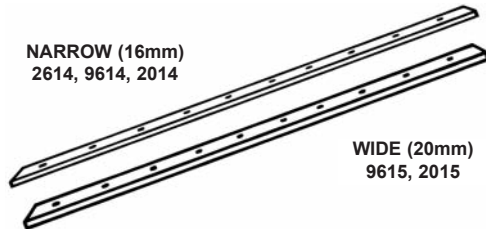

Hingeguard Frame Reinforcers for hinge side
With countersunk holes for screw fixing

Birmingham Bar Frame Reinforcer for hinge side
(or lock side - if there is no rim lock fitted)
With countersunk holes for screw fixing