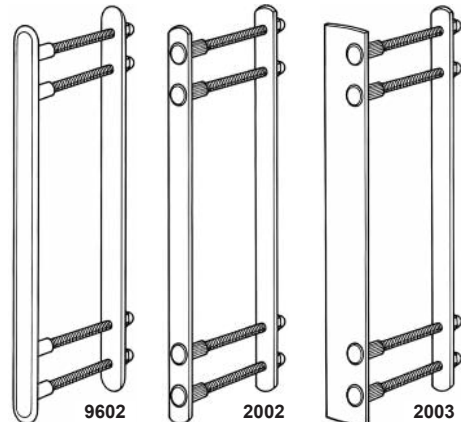

KICKSTOP HINGEGUARD™

DOOR REINFORCER for HINGE

2001	NO KEYWAY - 2 BOLT FIXINGS	
WH, BN, SS	203 x 50 x 3mm	£21.40

KICKSTOP SASHLOCKGUARD™

DOOR REINFORCER for MORTICE SASHLOCK

Reversible Offset Plates - use with existing lock furniture

9619	UNIVERSAL - 4 BOLT FIXINGS	
WH, G, SS	240 x 75 x 3mm	£30.40
BLX	240 x 75 x 3mm	£36.40

KICKSTOP FRAMEGUARD™

FRAME REINFORCER for STRIKING PLATE or HINGE

9602	BEVEL EDGE PLATES - 4 BOLT FIXINGS	
BK, WH, G, SS	300 x 20 x 7mm	£23.40
BLX, CP	300 x 20 x 7mm	£31.40
2002	ROUND EDGE PLATES - 4 BOLT FIXINGS	
WH, BN, SS	300 x 20 x 5mm	£20.40
2012 WH	ROUND EDGE PLATES - 2 BOLT FIXINGS	
WH, BN, SS	203 x 20 x 5mm	£17.40
2202	ROUND EDGE PLATES - 4 BOLT FIXINGS	
WH, BN, SS	240 x 20 x 5mm	£20.40
2003	OFFSET 40mm WIDE EXTERNAL PLATE	
WH, BN, SS	300 x 20 x 5mm	£22.40