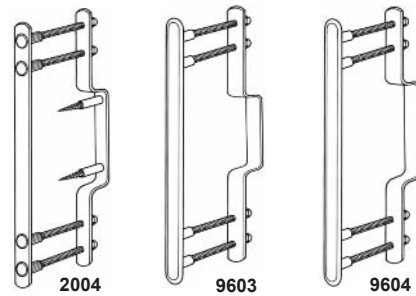

NARROW		
9614 WH, BN	1980 x 16 x 5mm (78" x 5/8")	£18.40
2614 WH	1830 x 16 x 5mm (72" x 5/8")	£17.40
2014 WH, BN	650 x 16 x 5mm (26" x 5/8")	£12.40
WIDE		
9615 WH, BN	1980 x 20 x 5mm (78" x 3/4")	£22.40
2015 WH	650 x 20 x 5mm (26" x 3/4")	£13.40

KICKSTOP LONDON BAR®

NARROW		
2009 WH	1830 x 16 x 5mm (72" x 5/8")	£24.40
2011 WH	610 x 16 x 5mm (24" x 5/8")	£20.40
WIDE		
2010 WH	1830 x 20 x 5mm (72" x 3/4")	£28.40
2017 WH	610 x 20 x 5mm (24" x 3/4")	£21.40

NARROW		
STANDARD STAPLE - 30 x 70mm		
9606 WH, BN	1980 x 16 x 5mm (78" x 5/8")	£19.40
2606 WH	1830 x 16 x 5mm (72" x 5/8")	£18.40
9608 WH, BN	610 x 16 x 5mm (24" x 5/8")	£16.40
9608 BLX	610 x 16 x 5mm (24" x 5/8")	£30.40
WIDE		
STANDARD STAPLE - 30 x 70mm		
9607 WH, BN	1980 x 20 x 5mm (78" x 3/4")	£23.40
9616 WH, BN	610 x 20 x 5mm (24" x 3/4")	£17.40
9616 BLX	610 x 20 x 5mm (24" x 3/4")	£31.40

NARROW		
LARGE STAPLE - 30 x 97mm		
9609 WH, BN	1980 x 16 x 5mm (78" x 5/8")	£19.40
2609 WH	1830 x 16 x 5mm (72" x 5/8")	£18.40
9611 WH, BN	610 x 16 x 5mm (24" x 5/8")	£16.40
9611 BLX	610 x 16 x 5mm (24" x 5/8")	£30.40
WIDE		
LARGE STAPLE - 30 x 97mm		
9610 WH, BN	1980 x 20 x 5mm (78" x 3/4")	£23.40
9617 WH, BN	610 x 20 x 5mm (24" x 3/4")	£17.40
9617 BLX	610 x 20 x 5mm (24" x 3/4")	£31.40

NARROW		
EXTRA LARGE STAPLE - 40 x 105mm		
9630 WH, BN	1980 x 16 x 5mm (78" x 5/8")	£19.40
WIDE		
EXTRA LARGE STAPLE - 40 x 105mm		
9631 WH, BN	1980 x 20 x 5mm (78" x 3/4")	£23.40

NARROW		
INGERSOLL SC71 - LEFT HAND		
9612 WH, BN	1980 x 16 x 5mm (78" x 5/8")	£22.40
NARROW		
INGERSOLL SC71 - RIGHT HAND		
9613 WH, BN	1980 x 16 x 5mm (78" x 5/8")	£22.40

Stapleguard Frame Reinforcer for lock side
4 staple sizes - bolted through door frame