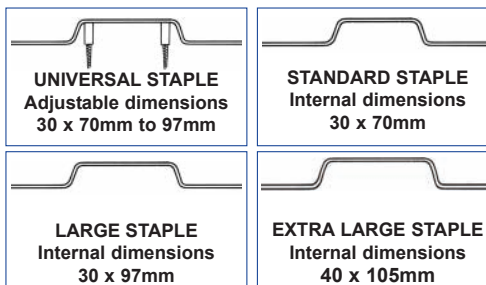

London Bar Frame Reinforcer for lock side
5 staple sizes - std, lge, extra lge, universal & SC71
With countersunk holes for screw fixing

KICKSTOP®

Britain's largest range of Secondary Door Security Products
London Bars, Birmingham Bars, Door Reinforcers,
Frame Reinforcers, Anti-Jemmy Devices
Doorguard Security Bars and Doorguard Security Grille

"71% of burglars target the doors of a property - usually by forcing a lock"
Home Office statistics

HOW SECURE IS YOUR DOOR?

TRADE PRICE LIST
JANUARY 2017

All Registered Designs and Trademarks are Patent Office Protected
Registered Designs, Trademarks, Image Artwork and Text are the property of
Kickstop Security Products Ltd

KICKSTOP SECURITY PRODUCTS LTD
Unit 45i The Mall, Leyton Industrial Village, Leyton, London E10 7QP

Tel: 01536 790168 Fax: 01536 790710

sales@kickstop.co.uk
www.kickstop.co.uk