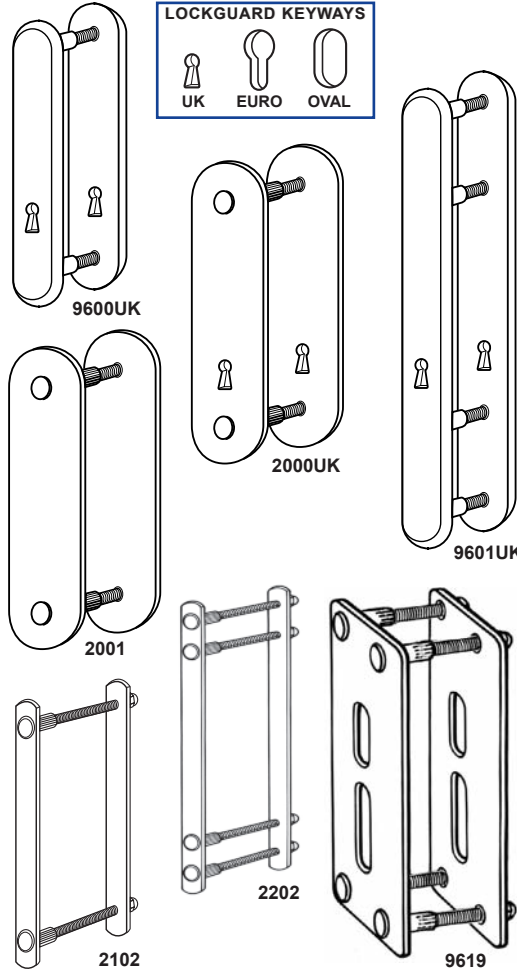

BK=BLACK, WH=WHITE, G=GOLD, BN=DARK BROWN, SS=SATIN SILVER,
BLX=BRASSLUX, SBP= SATIN BRASS PLATED, CP=CHROME PLATED, SCP=SATIN CHROME PLATED

KICKSTOP DEADLOCKGUARD™

DOOR REINFORCER for MORTICE DEADLOCK

9600UK	UK KEYWAY - 2 BOLT FIXINGS	
BK, WH, G, SS	188 x 35 x 7mm	£19.40
BLX, CP, SCP	188 x 35 x 7mm	£27.40
2000UK	UK KEYWAY - 2 BOLT FIXINGS	
WH, BN, SS	203 x 50 x 3mm	£21.40
BLX, CP	203 x 50 x 3mm	£29.40
2300UK	UK KEYWAY - 2 BOLT FIXINGS	
WH, SS	230 x 50 x 5mm	£24.40
BLX, CP	230 x 50 x 5mm	£33.40
9601UK	UK KEYWAY - 4 BOLT FIXINGS	
BK, WH, G, SS	300 x 35 x 7mm	£23.40
BLX, CP, SCP	300 x 35 x 7mm	£31.40
9600EU	EURO CYLINDER - 2 BOLT FIXINGS	
BK, WH, G, SS	188 x 35 x 7mm	£19.40
BLX, CP, SCP	188 x 35 x 7mm	£27.40
2000EU	EURO CYLINDER - 2 BOLT FIXINGS	
WH, SS	203 x 50 x 3mm	£21.40
BLX	203 x 50 x 3mm	£29.40
2300EU	EURO CYLINDER - 2 BOLT FIXINGS	
WH, SS	230 x 50 x 5mm	£24.40
BLX, CP	230 x 50 x 5mm	£33.40
9601EU	EURO CYLINDER - 4 BOLT FIXINGS	
BK, WH, G, SS	300 x 35 x 7mm	£23.40
BLX, CP, SCP	300 x 35 x 7mm	£31.40
SBP	300 x 29 x 7mm - To Clear	£14.40
9600OV	OVAL CYLINDER - 2 BOLT FIXINGS	
BK, WH, G	188 x 35 x 7mm	£19.40
BLX, CP, SCP	188 x 35 x 7mm	£24.40
2000OV	OVAL CYLINDER - 2 BOLT FIXINGS	
WH, SS	203 x 50 x 3mm	£21.40
BLX	203 x 50 x 3mm	£29.40
9601OV	OVAL CYLINDER - 4 BOLT FIXINGS	
BK, WH, G	300 x 29 x 7mm - To Clear	£14.40
BP, CP, SCP	300 x 29 x 7mm - To Clear	£14.40