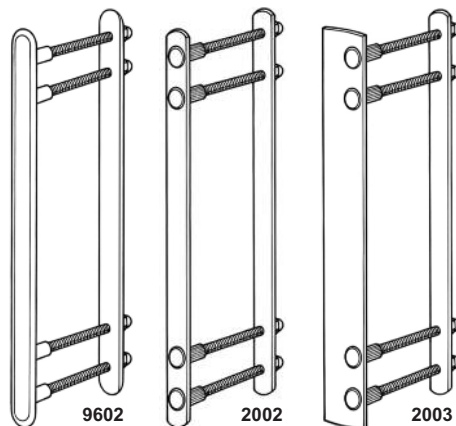

KICKSTOP HINGEGUARD™

DOOR REINFORCER for HINGE

2001	NO KEYWAY - 2 BOLT FIXINGS	
WH, BN, SS	203 x 50 x 3mm	£32.10

KICKSTOP SASHLOCKGUARD™

DOOR REINFORCER for MORTICE SASHLOCK

Reversible Offset Plates - use with existing lock furniture

9619	UNIVERSAL - 4 BOLT FIXINGS	
WH, G, SS	240 x 75 x 3mm	£45.60
BLX	240 x 75 x 3mm	£54.60

KICKSTOP FRAMEGUARD™

FRAME REINFORCER for STRIKING PLATE or HINGE

9602	BEVEL EDGE PLATES - 4 BOLT FIXINGS	
BK, WH, G, SS	300 x 20 x 7mm	£35.10
BLX, CP	300 x 20 x 7mm	£47.10
2002	ROUND EDGE PLATES - 4 BOLT FIXINGS	
WH, BN, SS	300 x 20 x 5mm	£30.60
2012 WH	300 x 16 x 5mm	£30.60
2102	ROUND EDGE PLATES - 2 BOLT FIXINGS	
WH, BN, SS	203 x 20 x 5mm	£26.10
2202	ROUND EDGE PLATES - 4 BOLT FIXINGS	
WH, BN, SS	240 x 20 x 5mm	£30.60
2003	OFFSET 40mm WIDE EXTERNAL PLATE	
WH, BN, SS	300 x 20 x 5mm	£33.60