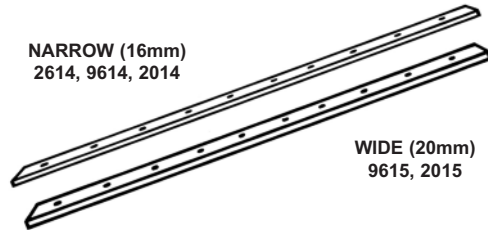

NARROW (16mm)
2614, 9614, 2014

WIDE (20mm)
9615, 2015

Birmingham Bar Frame Reinforcer for hinge side
(or lock side - if there is no rim lock fitted)
With countersunk holes for screw fixing