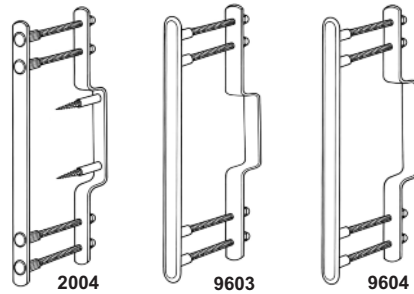

WIDE

9607 WH, BN	STANDARD STAPLE - 30 x 70mm	1980 x 20 x 5mm (78" x 3/4")	£35.10
9616 WH, BN		610 x 20 x 5mm (24" x 3/4")	£26.10
9616 BLX		610 x 20 x 5mm (24" x 3/4")	£47.10

NARROW

9609 WH, BN	LARGE STAPLE - 30 x 97mm	1980 x 16 x 5mm (78" x 5/8")	£29.10
2609 WH		1830 x 16 x 5mm (72" x 5/8")	£27.60
9611 WH, BN		610 x 16 x 5mm (24" x 5/8")	£24.60
9611 BLX		610 x 16 x 5mm (24" x 5/8")	£45.60

WIDE

9610 WH, BN	LARGE STAPLE - 30 x 97mm	1980 x 20 x 5mm (78" x 3/4")	£35.10
9617 WH, BN		610 x 20 x 5mm (24" x 3/4")	£26.10
9617 BLX		610 x 20 x 5mm (24" x 3/4")	£47.10

NARROW

9630 WH, BN	EXTRA LARGE STAPLE - 40 x 105mm	1980 x 16 x 5mm (78" x 5/8")	£29.10
--------------------	--	------------------------------	--------

WIDE

9631 WH, BN	EXTRA LARGE STAPLE - 40 x 105mm	1980 x 20 x 5mm (78" x 3/4")	£35.10
--------------------	--	------------------------------	--------

NARROW

9612 WH, BN	INGERSOLL SC71 - LEFT HAND	1980 x 16 x 5mm (78" x 5/8")	£33.60
--------------------	-----------------------------------	------------------------------	--------

NARROW

9613 WH, BN	INGERSOLL SC71 - RIGHT HAND	1980 x 16 x 5mm (78" x 5/8")	£33.60
--------------------	------------------------------------	------------------------------	--------

Stapleguard Frame Reinforcer for lock side
4 staple sizes - bolted through door frame