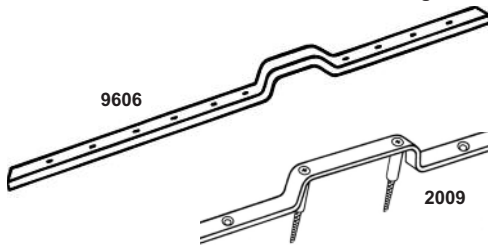

WIDE

9610 WH, BN	LARGE STAPLE - 30 x 97mm	1980 x 20 x 5mm (78" x 3/4")	£35.10
9617 WH, BN		610 x 20 x 5mm (24" x 3/4")	£26.10
9617 BLX		610 x 20 x 5mm (24" x 3/4")	£47.10

NARROW

9630 WH, BN	EXTRA LARGE STAPLE - 40 x 105mm	1980 x 16 x 5mm (78" x 5/8")	£29.10
--------------------	--	------------------------------	--------

WIDE

9631 WH, BN	EXTRA LARGE STAPLE - 40 x 105mm	1980 x 20 x 5mm (78" x 3/4")	£35.10
--------------------	--	------------------------------	--------

NARROW

9612 WH, BN	INGERSOLL SC71 - LEFT HAND	1980 x 16 x 5mm (78" x 5/8")	£33.60
--------------------	-----------------------------------	------------------------------	--------

NARROW

9613 WH, BN	INGERSOLL SC71 - RIGHT HAND	1980 x 16 x 5mm (78" x 5/8")	£33.60
--------------------	------------------------------------	------------------------------	--------

Stapleguard Frame Reinforcer for lock side
4 staple sizes - bolted through door frame

London Bar Frame Reinforcer for lock side
5 staple sizes - std, lge, extra lge, universal & SC71
With countersunk holes for screw fixing

UNIVERSAL STAPLE
Adjustable dimensions
30 x 70mm to 97mm

STANDARD STAPLE
Internal dimensions
30 x 70mm