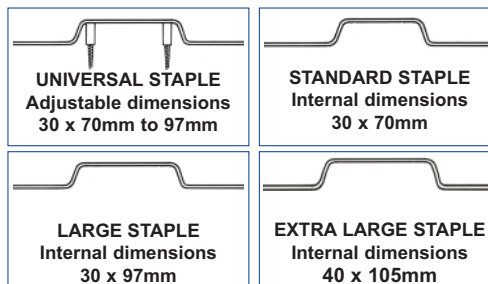

WIDE

9610 WH, BN	LARGE STAPLE - 30 x 97mm	1980 x 20 x 5mm (78" x 3/4")	£35.10
9617 WH, BN		610 x 20 x 5mm (24" x 3/4")	£26.10
9617 BLX		610 x 20 x 5mm (24" x 3/4")	£47.10

NARROW

9630 WH, BN	EXTRA LARGE STAPLE - 40 x 105mm	1980 x 16 x 5mm (78" x 5/8")	£29.10
--------------------	--	------------------------------	--------

NARROW

9613 WH, BN	INGERSOLL SC71 - RIGHT HAND	1980 x 16 x 5mm (78" x 5/8")	£33.60
--------------------	------------------------------------	------------------------------	--------

Stapleguard Frame Reinforcer for lock side
4 staple sizes - bolted through door frame

Hingeguard Frame Reinforcers for hinge side
With countersunk holes for screw fixing

NARROW (16mm)
2614, 9614, 2014

WIDE (20mm)
9615, 2015

Birmingham Bar Frame Reinforcer for hinge side
(or lock side - if there is no rim lock fitted)
With countersunk holes for screw fixing

London Bar Frame Reinforcer for lock side
5 staple sizes - std, lge, extra lge, universal & SC71
With countersunk holes for screw fixing

UNIVERSAL STAPLE
Adjustable dimensions
30 x 70mm to 97mm

STANDARD STAPLE
Internal dimensions
30 x 70mm