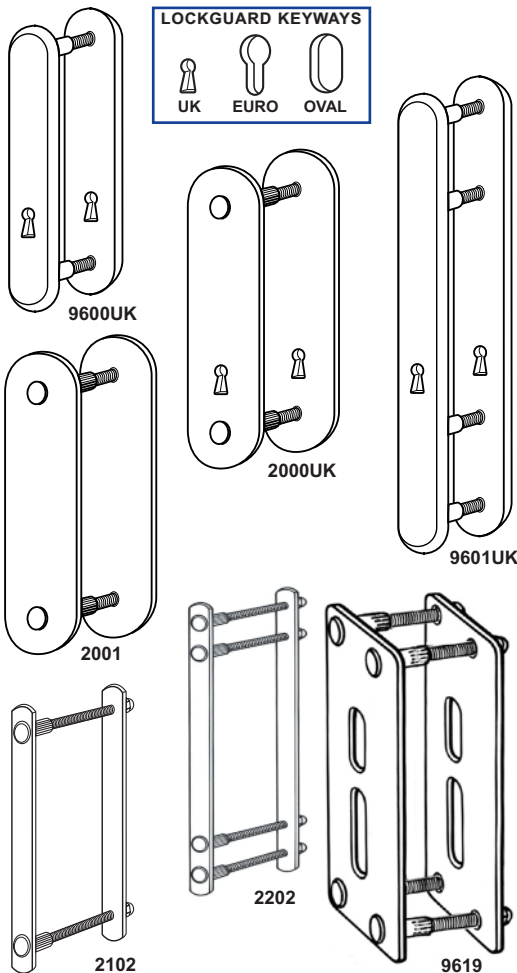

BK=BLACK, WH=WHITE, G=GOLD, BN=DARK BROWN, SS=SATIN SILVER,
BLX=BRASSLUX, SBP= SATIN BRASS PLATED, CP=CHROME PLATED, SCP=SATIN CHROME PLATED

KICKSTOP DEADLOCKGUARD™

DOOR REINFORCER for MORTICE DEADLOCK

9600UK	UK KEYWAY - 2 BOLT FIXINGS	
BK, WH, G, SS	188 x 35 x 7mm	£29.10
BLX, CP, SCP	188 x 35 x 7mm	£41.10
2000UK	UK KEYWAY - 2 BOLT FIXINGS	
WH, BN, SS	203 x 50 x 3mm	£32.10
BLX, CP	203 x 50 x 3mm	£44.10
2300UK	UK KEYWAY - 2 BOLT FIXINGS	
WH, SS	230 x 50 x 5mm	£36.60
BLX, CP	230 x 50 x 5mm	£50.10
9601UK	UK KEYWAY - 4 BOLT FIXINGS	
BK, WH, G, SS	300 x 35 x 7mm	£35.10
BLX, CP, SCP	300 x 35 x 7mm	£47.10
9600EU	EURO CYLINDER - 2 BOLT FIXINGS	
BK, WH, G, SS	188 x 35 x 7mm	£29.10
BLX CP, SCP	188 x 35 x 7mm	£41.10
2000EU	EURO CYLINDER - 2 BOLT FIXINGS	
WH, SS	203 x 50 x 3mm	£32.10
BLX	203 x 50 x 3mm	£44.10
2300EU	EURO CYLINDER - 2 BOLT FIXINGS	
WH, SS	230 x 50 x 5mm	£36.60
BLX, CP	230 x 50 x 5mm	£50.10
9601EU	EURO CYLINDER - 4 BOLT FIXINGS	
BK, WH, G, SS	300 x 35 x 7mm	£35.10
BLX, CP, SCP	300 x 35 x 7mm	£47.10
SBP	300 x 29 x 7mm - To Clear	£21.40
9600OV	OVAL CYLINDER - 2 BOLT FIXINGS	
BK, WH, G	188 x 35 x 7mm	£29.10
BLX, CP, SCP	188 x 35 x 7mm	£41.10
2000OV	OVAL CYLINDER - 2 BOLT FIXINGS	
WH, SS	203 x 50 x 3mm	£32.10
BLX	203 x 50 x 3mm	£44.10
9601OV	OVAL CYLINDER - 4 BOLT FIXINGS	
BK, WH, G	300 x 29 x 7mm - To Clear	£21.60
BP, CP, SCP	300 x 29 x 7mm - To Clear	£21.60