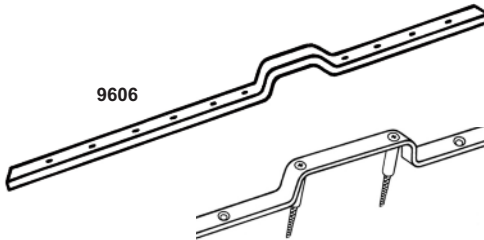

KICKSTOP LONDON BAR®

NARROW		
UNIVERSAL STAPLE - 30 x 70 to 97mm		
2009 WH	1830 x 16 x 5mm (72" x 5/8")	£44.90
2011 WH	610 x 16 x 5mm (24" x 5/8")	£35.20
WIDE		
'UNIVERSAL' STAPLE - 30 x 70 to 97mm		
2010 WH	1830 x 20 x 5mm (72" x 3/4")	£51.90
2017 WH	610 x 20 x 5mm (24" x 3/4")	£38.90
NARROW		
STANDARD STAPLE - 30 x 70mm		
9606 WH, BN	1980 x 16 x 5mm (78" x 5/8")	£35.70
2606 WH	1830 x 16 x 5mm (72" x 5/8")	£34.70
9608 WH, BN	610 x 16 x 5mm (24" x 5/8")	£28.70
9608 BLX	610 x 16 x 5mm (24" x 5/8")	£47.70
WIDE		
STANDARD STAPLE - 30 x 70mm		
9607 WH, BN	1980 x 20 x 5mm (78" x 3/4")	£43.70
9616 WH, BN	610 x 20 x 5mm (24" x 3/4")	£30.70
9616 BLX	610 x 20 x 5mm (24" x 3/4")	£49.70
NARROW		
LARGE STAPLE - 30 x 97mm		
9609 WH, BN	1980 x 16 x 5mm (78" x 5/8")	£35.70
2609 WH	1830 x 16 x 5mm (72" x 5/8")	£34.70
9611 WH, BN	610 x 16 x 5mm (24" x 5/8")	£28.70
9611 BLX	610 x 16 x 5mm (24" x 5/8")	£47.70
WIDE		
LARGE STAPLE - 30 x 97mm		
9610 WH, BN	1980 x 20 x 5mm (78" x 3/4")	£43.70
9617 WH, BN	610 x 20 x 5mm (24" x 3/4")	£30.70
9617 BLX	610 x 20 x 5mm (24" x 3/4")	£49.70
NARROW		
EXTRA LARGE STAPLE - 40 x 105mm		
9630 WH, BN	1980 x 16 x 5mm (78" x 5/8")	£35.70
9632 WH, BN	610 x 16 x 5mm (24" x 5/8")	£28.70
WIDE		
EXTRA LARGE STAPLE - 40 x 105mm		
9631 WH, BN	1980 x 20 x 5mm (78" x 3/4")	£43.70
NARROW		
INGERSOLL SC71 - LEFT HAND		
9612 WH, BN	1980 x 16 x 5mm (78" x 5/8")	£44.90
NARROW		
INGERSOLL SC71 - RIGHT HAND		
9613 WH, BN	1980 x 16 x 5mm (78" x 5/8")	£44.90

Stapleguard Frame Reinforcer for lock side
4 staple sizes - bolted through door frame

Hingeguard Frame Reinforcers for hinge side
With countersunk holes for screw fixing

Birmingham Bar Frame Reinforcer for hinge side
(or lock side - if there is no rim lock fitted)
With countersunk holes for screw fixing