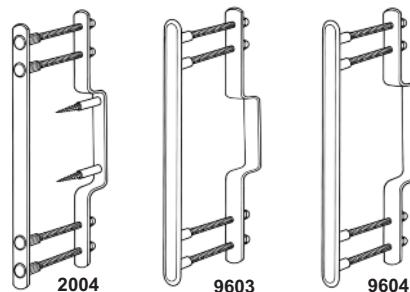

KICKSTOP HINGEGUARD™ PLATES

9618	BEVELLED EDGE - PAIR	
WH, G	300 x 20 x 7mm	£38.60
BLX	300 x 20 x 7mm	£50.70
2018	ROUND EDGE - PAIR	
WH, BN, SS	300 x 20 x 5mm	£29.90
2618 WH	300 x 16 x 5mm	£28.30

KICKSTOP BIRMINGHAM BAR®

NARROW		
9614 WH, BN	1980 x 16 x 5mm (78" x 5/8")	£31.70
2614 WH	1830 x 16 x 5mm (72" x 5/8")	£30.70
2014 WH, BN	650 x 16 x 5mm (26" x 5/8")	£21.40
WIDE		
9615 WH, BN	1980 x 20 x 5mm (78" x 3/4")	£39.70
2015 WH	650 x 20 x 5mm (26" x 3/4")	£23.40

KICKSTOP LONDON BAR®

NARROW		
UNIVERSAL STAPLE - 30 x 70 to 97mm		
2009 WH	1830 x 16 x 5mm (72" x 5/8")	£44.90
2011 WH	610 x 16 x 5mm (24" x 5/8")	£35.20
WIDE		
UNIVERSAL STAPLE - 30 x 70 to 97mm		
2010 WH	1830 x 20 x 5mm (72" x 3/4")	£51.90
2017 WH	610 x 20 x 5mm (24" x 3/4")	£38.90
NARROW		
STANDARD STAPLE - 30 x 70mm		
9606 WH, BN	1980 x 16 x 5mm (78" x 5/8")	£35.70
2606 WH	1830 x 16 x 5mm (72" x 5/8")	£34.70
9608 WH, BN	610 x 16 x 5mm (24" x 5/8")	£28.70
9608 BLX	610 x 16 x 5mm (24" x 5/8")	£47.70
WIDE		
STANDARD STAPLE - 30 x 70mm		
9607 WH, BN	1980 x 20 x 5mm (78" x 3/4")	£43.70
9616 WH, BN	610 x 20 x 5mm (24" x 3/4")	£30.70
9616 BLX	610 x 20 x 5mm (24" x 3/4")	£49.70
NARROW		
LARGE STAPLE - 30 x 97mm		
9609 WH, BN	1980 x 16 x 5mm (78" x 5/8")	£35.70
2609 WH	1830 x 16 x 5mm (72" x 5/8")	£34.70
9611 WH, BN	610 x 16 x 5mm (24" x 5/8")	£28.70
9611 BLX	610 x 16 x 5mm (24" x 5/8")	£47.70
WIDE		
LARGE STAPLE - 30 x 97mm		
9610 WH, BN	1980 x 20 x 5mm (78" x 3/4")	£43.70
9617 WH, BN	610 x 20 x 5mm (24" x 3/4")	£30.70
9617 BLX	610 x 20 x 5mm (24" x 3/4")	£49.70
NARROW		
EXTRA LARGE STAPLE - 40 x 105mm		
9630 WH, BN	1980 x 16 x 5mm (78" x 5/8")	£35.70
9632 WH, BN	610 x 16 x 5mm (78" x 5/8")	£28.70
WIDE		
EXTRA LARGE STAPLE - 40 x 105mm		
9631 WH, BN	1980 x 20 x 5mm (78" x 3/4")	£43.70
NARROW		
INGERSOLL SC71 - LEFT HAND		
9612 WH, BN	1980 x 16 x 5mm (78" x 5/8")	£44.90
NARROW		
INGERSOLL SC71 - RIGHT HAND		
9613 WH, BN	1980 x 16 x 5mm (78" x 5/8")	£44.90