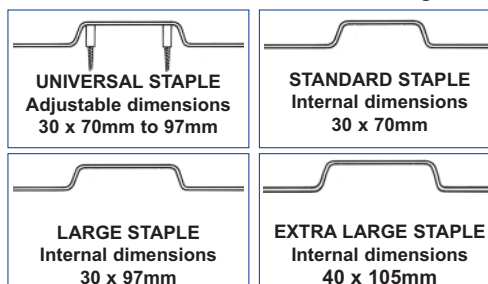

London Bar Frame Reinforcer for lock side
5 staple sizes - std, lge, extra lge, universal & SC71
With countersunk holes for screw fixing

KICKSTOP®

Britain's largest range of Secondary Door Security Products
London Bars, Birmingham Bars, Door Reinforcers,
Frame Reinforcers, Anti-Jemmy Devices
Doorguard Security Bars and Doorguard Security Grille

"71% of burglars target the doors of a property - usually by forcing a lock"
Home Office statistics

HOW SECURE IS YOUR DOOR?

PRICE LIST
(Excluding VAT)

JANUARY 2020

All Registered Designs and Trademarks are Patent Office Protected
Registered Designs, Trademarks, Image Artwork and Text are the property of
Kickstop Security Products Ltd

KICKSTOP SECURITY PRODUCTS LTD
Unit 45i The Mall, Leyton Industrial Village, Leyton, London E10 7QP

Tel: 01536 790168 Fax: 01536 790710

sales@kickstop.co.uk
www.kickstop.co.uk