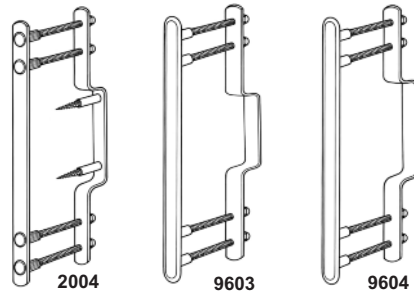

KICKSTOP HINGEGUARD™ PLATES

9618	BEVELLED EDGE - PAIR	
WH, G	300 x 20 x 7mm	£38.60
BLX	300 x 20 x 7mm	£50.70
2018	ROUND EDGE - PAIR	
WH, BN, SS	300 x 20 x 5mm	£29.90
2618 WH	300 x 16 x 5mm	£28.30

KICKSTOP BIRMINGHAM BAR®

NARROW		
9614 WH, BN	1980 x 16 x 5mm (78" x 5/8")	£31.70
2614 WH	1830 x 16 x 5mm (72" x 5/8")	£30.70
2014 WH, BN	650 x 16 x 5mm (26" x 5/8")	£21.40
WIDE		
9615 WH, BN	1980 x 20 x 5mm (78" x 3/4")	£39.70
2015 WH	650 x 20 x 5mm (26" x 3/4")	£23.40

KICKSTOP LONDON BAR®

NARROW		
UNIVERSAL STAPLE - 30 x 70 to 97mm		
2009 WH	1830 x 16 x 5mm (72" x 5/8")	£44.90
2011 WH	610 x 16 x 5mm (24" x 5/8")	£35.20
WIDE		
'UNIVERSAL' STAPLE - 30 x 70 to 97mm		
2010 WH	1830 x 20 x 5mm (72" x 3/4")	£51.90
2017 WH	610 x 20 x 5mm (24" x 3/4")	£38.90
NARROW		
STANDARD STAPLE - 30 x 70mm		
9606 WH, BN	1980 x 16 x 5mm (78" x 5/8")	£35.70
2606 WH	1830 x 16 x 5mm (72" x 5/8")	£34.70
9608 WH, BN	610 x 16 x 5mm (24" x 5/8")	£28.70
9608 BLX	610 x 16 x 5mm (24" x 5/8")	£47.70
WIDE		
STANDARD STAPLE - 30 x 70mm		
9607 WH, BN	1980 x 20 x 5mm (78" x 3/4")	£43.70
9616 WH, BN	610 x 20 x 5mm (24" x 3/4")	£30.70
9616 BLX	610 x 20 x 5mm (24" x 3/4")	£49.70
NARROW		
LARGE STAPLE - 30 x 97mm		
9609 WH, BN	1980 x 16 x 5mm (78" x 5/8")	£35.70
2609 WH	1830 x 16 x 5mm (72" x 5/8")	£34.70
9611 WH, BN	610 x 16 x 5mm (24" x 5/8")	£28.70
9611 BLX	610 x 16 x 5mm (24" x 5/8")	£47.70
WIDE		
LARGE STAPLE - 30 x 97mm		
9610 WH, BN	1980 x 20 x 5mm (78" x 3/4")	£43.70
9617 WH, BN	610 x 20 x 5mm (24" x 3/4")	£30.70
9617 BLX	610 x 20 x 5mm (24" x 3/4")	£49.70
NARROW		
EXTRA LARGE STAPLE - 40 x 105mm		
9630 WH, BN	1980 x 16 x 5mm (78" x 5/8")	£35.70
9632 WH, BN	610 x 16 x 5mm (24" x 5/8")	£28.70
WIDE		
EXTRA LARGE STAPLE - 40 x 105mm		
9631 WH, BN	1980 x 20 x 5mm (78" x 3/4")	£43.70
NARROW		
INGERSOLL SC71 - LEFT HAND		
9612 WH, BN	1980 x 16 x 5mm (78" x 5/8")	£44.90
NARROW		
INGERSOLL SC71 - RIGHT HAND		
9613 WH, BN	1980 x 16 x 5mm (78" x 5/8")	£44.90