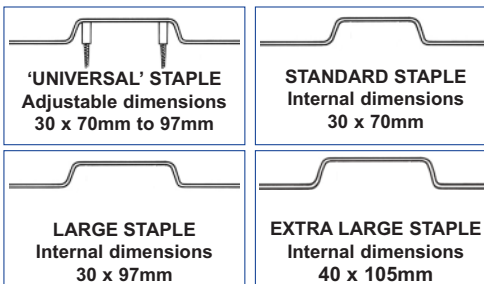

KICKSTOP®

Britain's largest range of Secondary Door Security Products
London Bars, Birmingham Bars, Door Reinforcers,
Frame Reinforcers, Anti-Jemmy Devices
Doorguard Security Bars and Doorguard Security Grille

"71% of burglars target the doors of a property - usually by forcing a lock"
Home Office statistics

HOW SECURE IS YOUR DOOR?

PRICE LIST
(Excluding VAT)

JANUARY 2020

All Registered Designs and Trademarks are Patent Office Protected
Registered Designs, Trademarks, Image Artwork and Text are the property of
Kickstop Security Products Ltd

KICKSTOP SECURITY PRODUCTS LTD
Unit 45i The Mall, Leyton Industrial Village, Leyton, London E10 7QP

Tel: 01536 790168 Fax: 01536 790710

sales@kickstop.co.uk
www.kickstop.co.uk