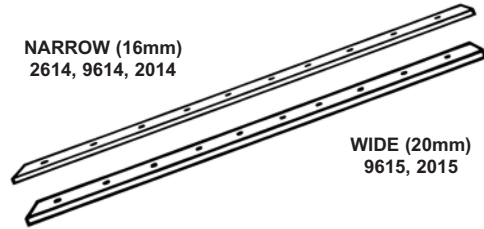

Birmingham Bar Frame Reinforcer for hinge side
(or lock side - if there is no rim lock fitted)
With countersunk holes for screw fixing