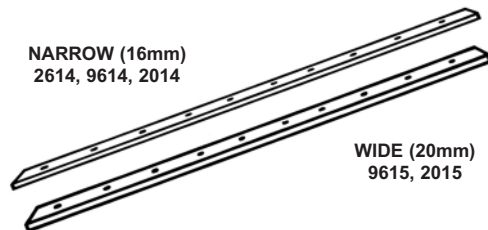

Hingeguard Frame Reinforcers for hinge side
With countersunk holes for screw fixing

Birmingham Bar Frame Reinforcer for hinge side
(or lock side - if there is no rim lock fitted)
With countersunk holes for screw fixing