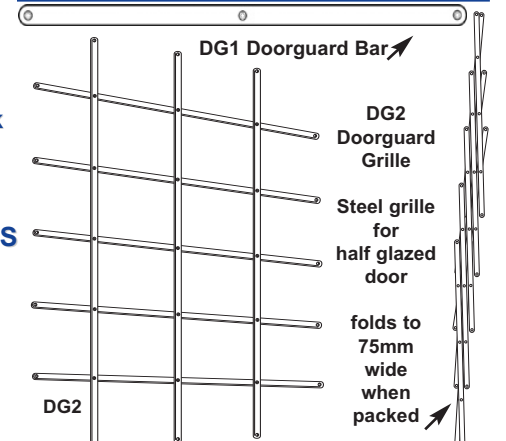

AT6	DIAMETER 47.5mm - 4 FIXINGS	
WH, SS	203 x 120 x 3mm	£36.90
BLX, SCP	203 x 120 x 3mm	£43.80

for GLAZED OR WEAK DOOR PANELS

Round Edge Bar - Countersunk Screws Supplied

KICKSTOP DOORGUARD™ BAR

DOOR SECURITY BAR - 3 FIXINGS

DG1	WH, BN	725 x 20 x 5mm	£19.60
------------	--------	----------------	--------

KICKSTOP DOORGUARD™ GRILLE

DG2	WH	1100 x 725 x 5mm	£154.90
------------	----	------------------	---------

ALL KICKSTOP OVERLAP PLATES & DEVICES ARE REVERSIBLE - **NOT** HANDED