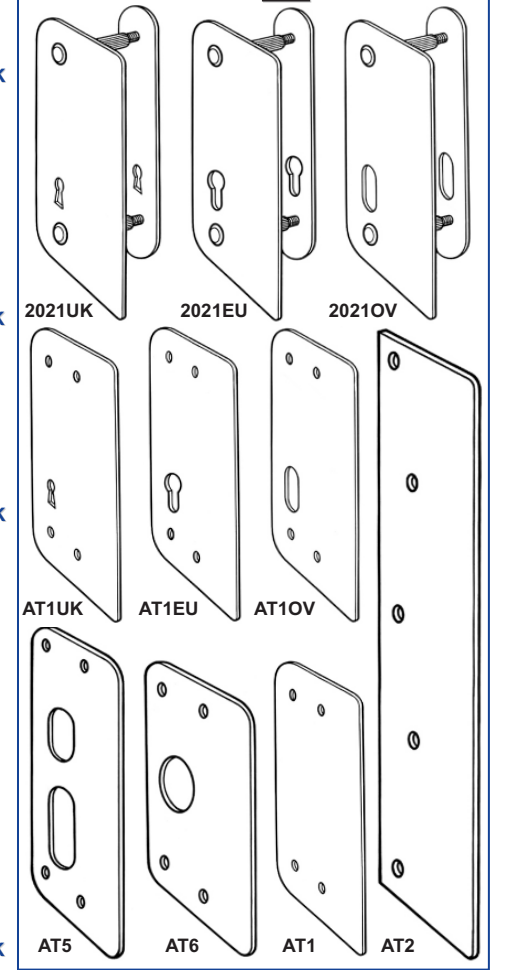

Reversible Offset Plate for Different Locks

Use with Existing Lock Furniture

AT5	UNIVERSAL - 4 FIXINGS	
WH, SS	240 x 100 x 3mm	£36.90
BLX	240 x 100 x 3mm	£43.80

ANTI-JEMMY PROTECTION for CYLINDER RIM LOCK

AT6	DIAMETER 47.5mm - 4 FIXINGS	
WH, SS	203 x 120 x 3mm	£36.90
BLX, SCP	203 x 120 x 3mm	£43.80

for GLAZED OR WEAK DOOR PANELS

Round Edge Bar - Countersunk Screws Supplied

KICKSTOP DOORGUARD™ BAR

DOOR SECURITY BAR - 3 FIXINGS

DG1	WH, BN	725 x 20 x 5mm	£19.60
------------	--------	----------------	--------

KICKSTOP DOORGUARD™ GRILLE

DG2	WH	1100 x 725 x 5mm	£154.90
------------	----	------------------	---------

ALL KICKSTOP OVERLAP PLATES & DEVICES ARE REVERSIBLE - **NOT** HANDED