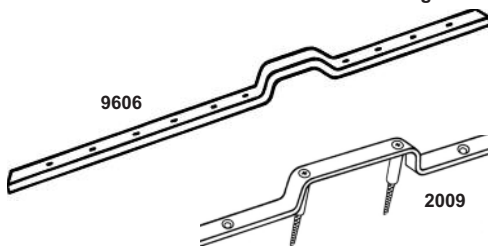

Birmingham Bar Frame Reinforcer for hinge side
(or lock side - if there is no rim lock fitted)
With countersunk holes for screw fixing

London Bar Frame Reinforcer for lock side
5 staple sizes - std, lge, extra lge, universal & SC71
With countersunk holes for screw fixing